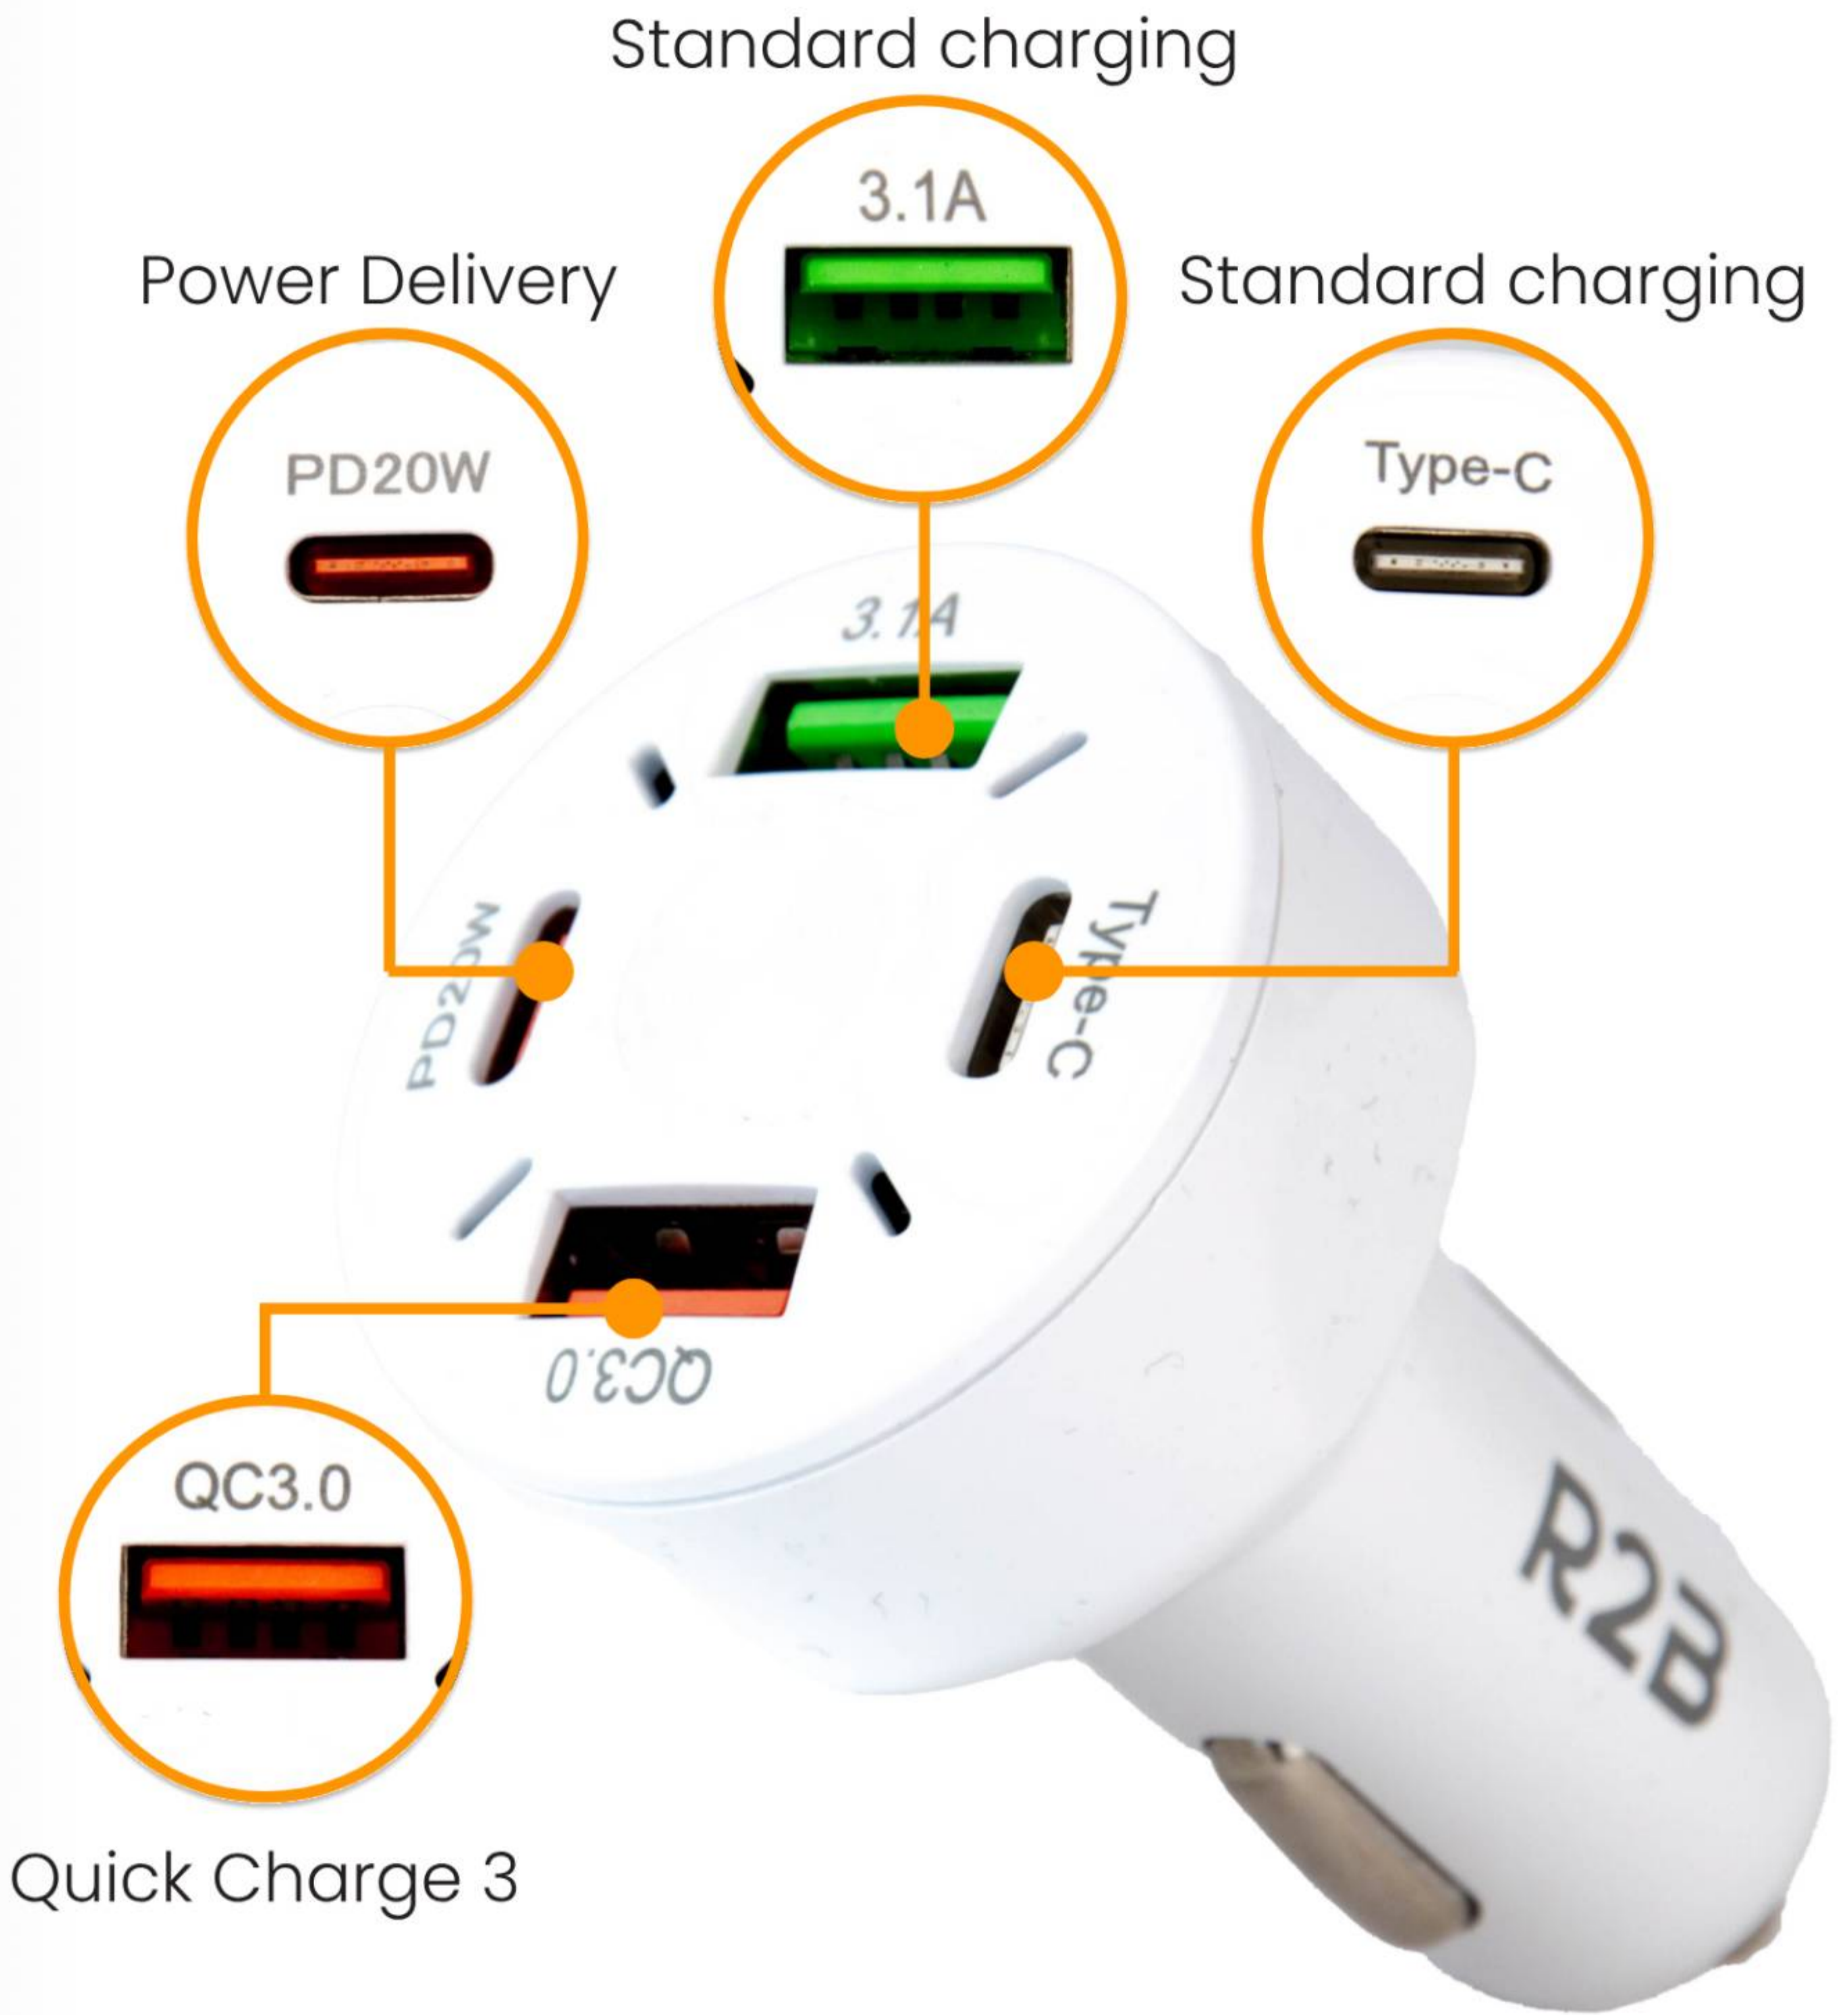

2. Installation

2.1 Product diagram